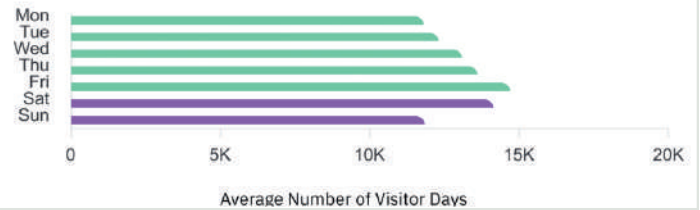

Geo Data

- 2 Days 32.2%
- 3 Days 19%
- 4 Days 11.2%
- 5 Days 10.6%
- 6+ Days 27%

Visitors by Day

Geo Data