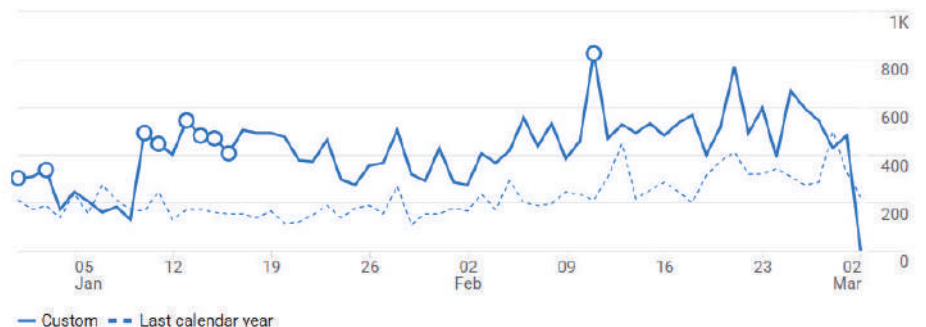

Discover Lewis County Analytics Dashboard

Mar 1, 2025

Social Media

Jan - Feb 2025

f Total Followers
 Facebook 30,370

i Total Followers
 Instagram 2,187

Top Posts

	Reach	Impressions	Link Clicks
f Winter Walk Outdoors	19,639	25,198	57
f White Pass Winter Carnival	17,255	25,528	1,574
f Tubing at White Pass Ski Area	9,929	17,336	52

Website

Jan - Feb 2025

Active Users
 16,990
 this year

% change active users over same period last yr
 +140.65%

Event Count
 78,624
 this year

Organic Traffic
 2,526

Direct Traffic
 1,853

Top Visited Pages

- Homepage
- Winter Carnival
- Events
- Explore the Outdoors
- Stay

Traffic

Views [?] 26K ↑ 89.0%
 Event count [?] 79K ↑ 91.3%

Destination Summary

Jan - Dec 2024

TOTAL TRIPS
1,409,136 Trips

VISITOR DAYS
4,775,660 Days

AVG LENGTH OF STAY
3.4 Days

Monthly Volume by Visitor Days

Geo Data | Dates: 1/1/19 - 12/31/24

Visitor Days by Length of Stay

Geo Data

- 2 Days 32.2%
- 3 Days 19%
- 4 Days 11.2%
- 5 Days 10.6%
- 6+ Days 27%