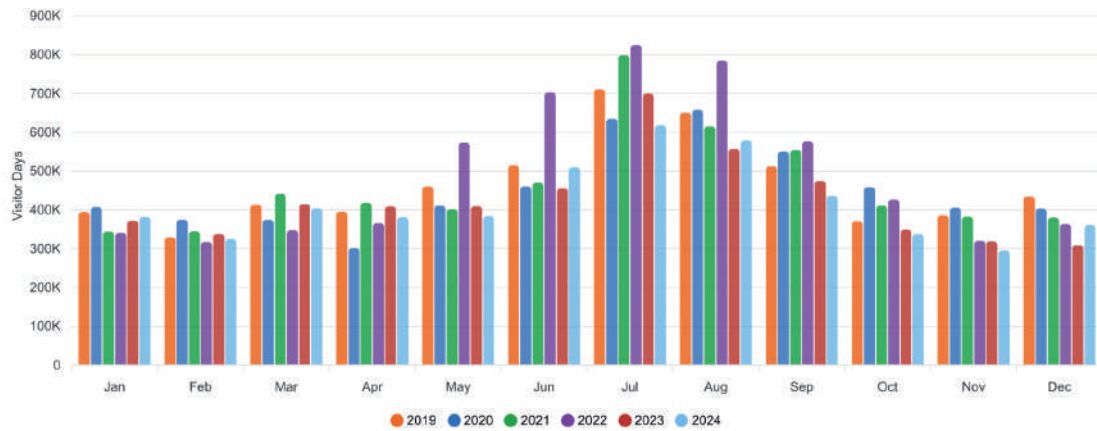

Website

Jan - Feb 2025

Active Users
 16,990
 this year

% change active users over same period last yr
 +140.65%

Event Count
 78,624
 this year

Organic Traffic
 2,526

Direct Traffic
 1,853

Top Visited Pages

- Homepage
- Winter Carnival
- Events
- Explore the Outdoors
- Stay

Traffic

Views [?] 26K ↑ 89.0%
 Event count [?] 79K ↑ 91.3%

Destination Summary

Jan - Dec 2024

TOTAL TRIPS
1,409,136 Trips

VISITOR DAYS
4,775,660 Days

AVG LENGTH OF STAY
3.4 Days

Monthly Volume by Visitor Days

Geo Data | Dates: 1/1/19 - 12/31/24

Visitor Days by Length of Stay

Geo Data

- 2 Days 32.2%
- 3 Days 19%
- 4 Days 11.2%
- 5 Days 10.6%
- 6+ Days 27%